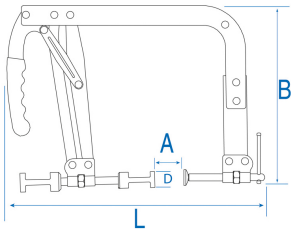

9AH025

Valve spring compressor set

- This compressor set is suitable for almost all engines

	Length L (mm)	Size (mm)	ø D (mm)	Capacity A (mm)	Height H (mm)	Weight (g)
9AH025	390	LxH : 445x445x72	25 - 30	35~140	280	2680