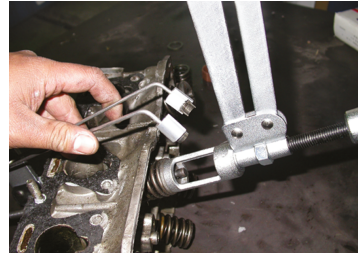

9AH025

Valve spring compressor set

- This compressor set is suitable for almost all engines

	Length L (mm)	Size (mm)	ø D (mm)	Capacity A (mm)	Height H (mm)	Weight (g)
9AH025	390	LxH : 445x445x72	25 - 30	35~140	280	2680