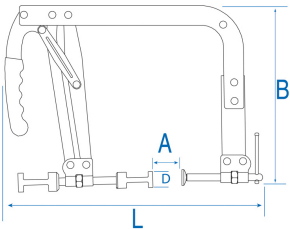

9AH025

Valve spring compressor set

- This compressor set is suitable for almost all engines

	Length L (mm)	Size (mm)	ø D (mm)	Capacity A (mm)	Height H (mm)	Weight (g)
9AH025	390	LxH : 445x445x72	25 - 30	35~140	280	2680