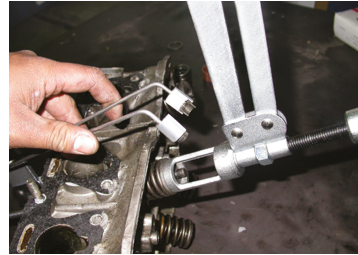

9AH025

Valve spring compressor set

- This compressor set is suitable for almost all engines

	Length L (mm)	Size (mm)	ø D (mm)	Capacity A (mm)	Height H (mm)	Weight (g)
9AH025	390	LxH : 445x445x72	25 - 30	35~140	280	2680