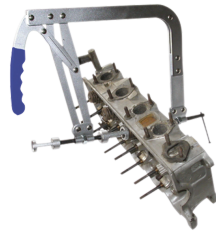

9AH025

Valve spring compressor set

- This compressor set is suitable for almost all engines

	Length L (mm)	Size (mm)	ø D (mm)	Capacity A (mm)	Height H (mm)	Weight (g)
9AH025	390	LxH : 445x445x72	25 - 30	35~140	280	2680