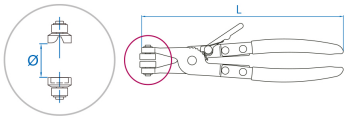

9AA11

Straight pliers for self-locking collars

- The swivel jaws are designed to install and remove hose clamps
- Compatible with VW & Audi

Capacity (ø mm)

L (mm)

Weight (g)

9AA11

17.5