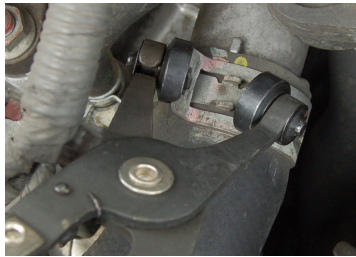

9AA11

Straight pliers for self-locking collars

- The swivel jaws are designed to install and remove hose clamps
- Compatible with VW & Audi

Capacity (ø mm)

L (mm)

Weight (g)

9AA11

17.5