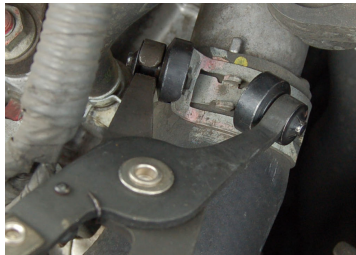

9AA11

Straight pliers for self-locking collars

- The swivel jaws are designed to install and remove hose clamps
- Compatible with VW & Audi

Capacity (ø mm)

L (mm)

Weight (g)

9AA11

17.5