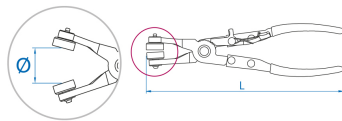

### Angled pliers for self-tightening hose clamps

- 45° designed to fit deep clamps
- For replacing hose clamps
- PP Handle

9AA21

Capacity (mm)

18~53

Length L (mm)

220

Weight (g)