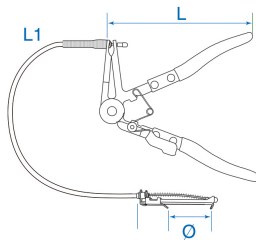

9AA31

Curved Hose Clamp Pliers

- For difficult access.
- Flexible 630mm.
- For replacing hose clamps.
- Replacement cable (9AA31P01).
- PP Handle.

Capacity (mm)

Length L (mm)

Flexible length L1 (mm)

Weight (g)

9AA31

18~53

225

630

528

KING TONY

Enjoy your work