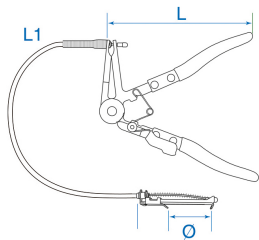

9AA31

Curved Hose Clamp Pliers

- for difficult access
- Flexible 630mm
- For replacing hose clamps
- Replacement cable (9AA31P01)
- PP Handle

Capacity (mm)

Length L (mm)

Flexible length L1 (mm)

Weight (g)

9AA31

18~53

225

630

528

KING TONY

Enjoy your work