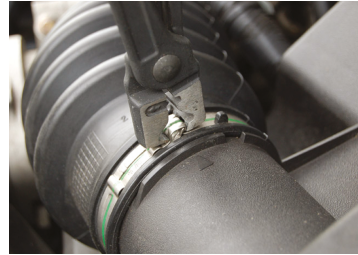

9AA15

Clic collar pliers

- Used to set up and remove CLIC and CLIC-R type collars
- Suitable for VW, Audi, Citroën/Peugeot, Fiat, Mercedes, Opel, Renault

9AA15

L (mm)

142

Weight (g)

222