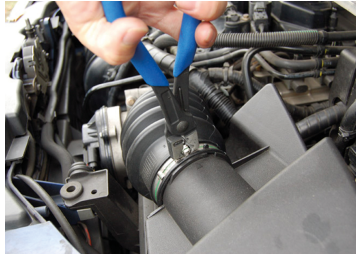

9AA15

Clic collar pliers

- Used to set up and remove CLIC and CLIC-R type collars
- Suitable for VW, Audi, Citroën/Peugeot, Fiat, Mercedes, Opel, Renault

9AA15

L (mm)

142

Weight (g)

222