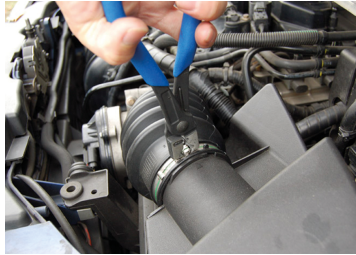

### Clic collar pliers

- Used to set up and remove CLIC and CLIC-R type collars
- Suitable for VW, Audi, Citroën/Peugeot, Fiat, Mercedes, Opel, Renault

9AA15

L (mm)

142

Weight (g)

222