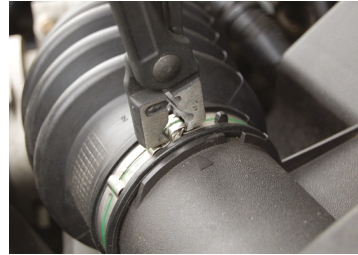

### Clic collar pliers

- Used to set up and remove CLIC and CLIC-R type collars
- Suitable for VW, Audi, Citroën/Peugeot, Fiat, Mercedes, Opel, Renault

9AA15

L (mm)

142

Weight (g)

222