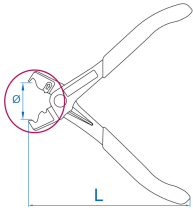

### Clic collar pliers

- Used to set up and remove CLIC and CLIC-R type collars
- Suitable for VW, Audi, Citroën/Peugeot, Fiat, Mercedes, Opel, Renault

9AA15

L (mm)

142

Weight (g)

222