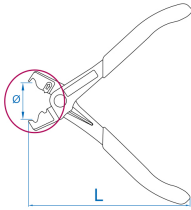

9AA15

Clic collar pliers

- Used to set up and remove CLIC and CLIC-R type collars
- Suitable for VW, Audi, Citroën/Peugeot, Fiat, Mercedes, Opel, Renault

9AA15

L (mm)

142

Weight (g)

222