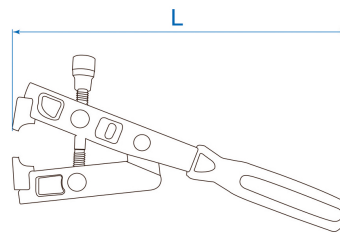

9BB13

Boot clamp plier

- Boot clamp pliers on stainless steel shaft
- Can be used with a 3/8" torque wrench
- For Audi, VW, Ford et Opel

9BB13

L (mm)

278

ø (mm)

45

Weight (g)

887