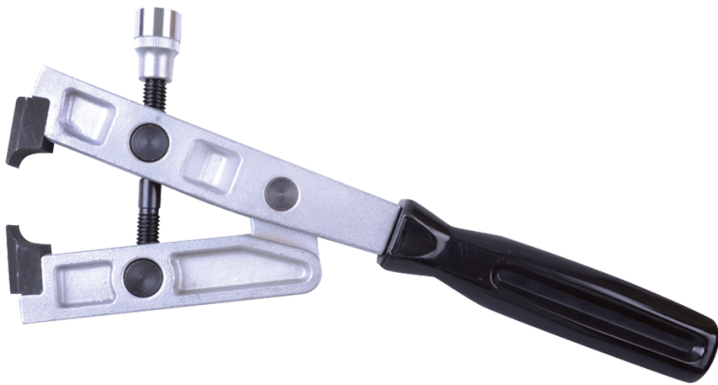

9BB13

Boot clamp plier

- Boot clamp pliers on stainless steel shaft
- Can be used with a 3/8" torque wrench
- For Audi, VW, Ford et Opel

9BB13

L (mm)

278

ø (mm)

45

Weight (g)

887