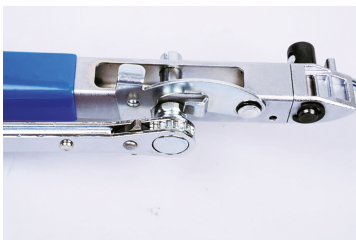

## 9BB31

### Steel gimbal boot clamp pliers

- Quick and easy installation of steel CVJ boot clamps
- Ratchet tightening system and clamp cutter included
- Suitable for all types of vehicles
- (1) Ratchet tightening
- (2) Clamp cutter

9BB31

L (mm)

124

Weight (g)

346.8