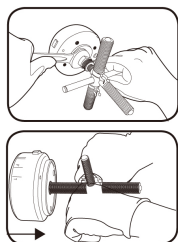

9XAH1

6 in 1 Flywheel puller

- Threads: M20x1.5R, M14x1.5R, M16x1.5R, M18x1.5R, M24x1.0R, M27x1.0L
- Grease the thread before each use

9XAH1

Weight (g)

17.5