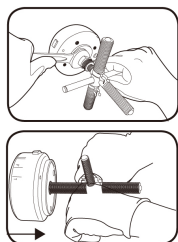

### 6 in 1 Flywheel puller

- Threads: M20x1.5R, M14x1.5R, M16x1.5R, M18x1.5R, M24x1.0R, M27x1.0L
- Grease the thread before each use

9XAH1

Weight (g)

17.5