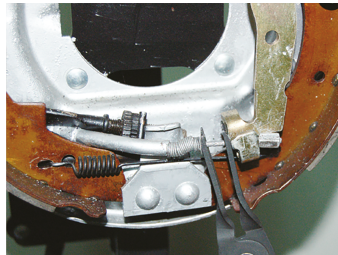

9BC11

Handbrake cable pliers

- Attach the handbrake cable quickly and easily.

	Length L (mm)	Capacity A (mm)	Capacity B (mm)	Weight (g)
9BC11	230	35	5	198