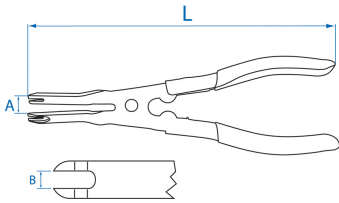

9BC11

Handbrake cable pliers

- Attach the handbrake cable quickly and easily.

	Length L (mm)	Capacity A (mm)	Capacity B (mm)	Weight (g)
9BC11	230	35	5	198