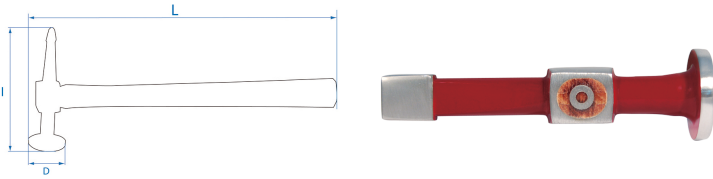

9CF132

Straight pein & finishing hammer

- Pick and finishing hammer
- 1 flat round head
- 1 straight tip
- Hickory handle

	ø D (mm)	L (mm)	l (mm)	Weight (g)
9CF132	40	325	138	467