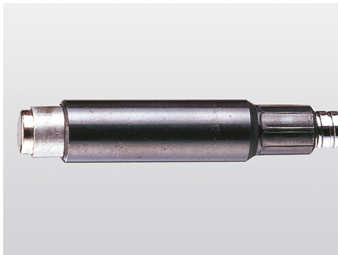

2124

Push-Button Magnetic Pick-up Tool

- Flexible metallic shaft
- Chemical and oil resistant
- Bi-material Handle (PP+TPR)

	Length L (mm)	ø D (mm)	Max lifting capacity (g)	Flexible length L1 (mm)	Weight (g)
212418	610	13.5	1500	450	181