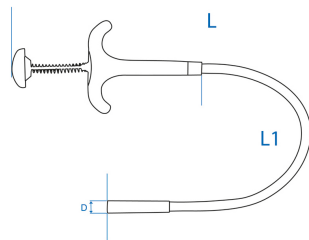

2124

Push-Button Magnetic Pick-up Tool

- Flexible metallic shaft
- Chemical and oil resistant
- Bi-material Handle (PP+TPR)

	Length L (mm)	ø D (mm)	Max lifting capacity (g)	Flexible length L1 (mm)	Weight (g)
212418	610	13.5	1500	450	181