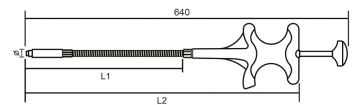

212924

LED Magnetic Pick-up Tool

- Lithium battery : LR521x3
- Led lamp on the flexible hose
- Powerful magnet
- Compact, ergonomic finish for better handling
- 3 in 1 : magnet, hook and led lamp.

|  | ø D (mm) | L (mm) | Max lifting capacity (g) | Flexible length L1 (mm) | Weight (g) |
|---|----------|--------|--------------------------|-------------------------|------------|
| 212924 | 13 | 570 | 1000 | 470 | 280 |