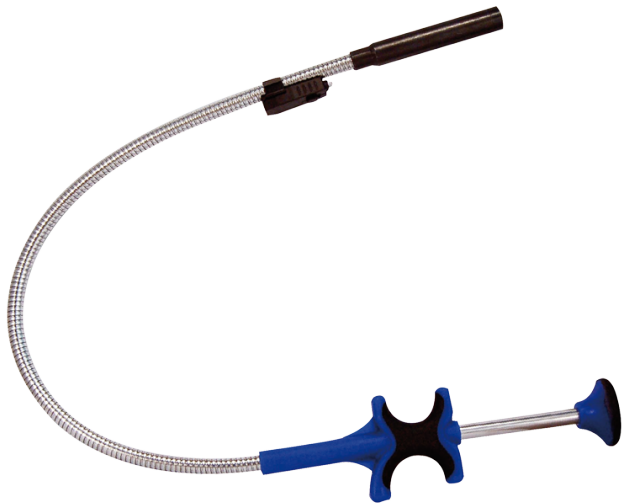

212924

LED Magnetic Pick-up Tool

- Lithium battery : LR521x3
- Led lamp on the flexible hose
- Powerful magnet
- Compact, ergonomic finish for better handling
- 3 in 1 : magnet, hook and led lamp.

|  | ø D (mm) | L (mm) | Max lifting capacity (g) | Flexible length L1 (mm) | Weight (g) |
|---|----------|--------|--------------------------|-------------------------|------------|
| 212924 | 13 | 570 | 1000 | 470 | 280 |