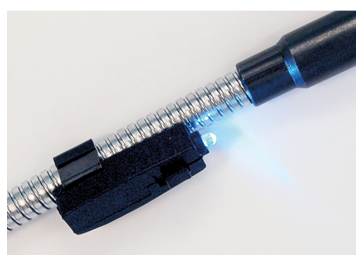

## LED Magnetic Pick-up Tool

- Lithium battery : LR521x3
- Led lamp on the flexible hose
- Powerful magnet
- Compact, ergonomic finish for better handling
- 3 in 1 : magnet, hook and led lamp.

	ø D (mm)	L (mm)	Max lifting capacity (g)	Flexible length L1 (mm)	Weight (g)
212924	13	570	1000	470	280