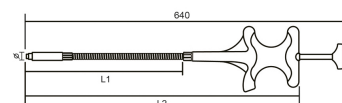

## LED Magnetic Pick-up Tool

- Lithium battery : LR521x3
- Led lamp on the flexible hose
- Powerful magnet
- Compact, ergonomic finish for better handling
- 3 in 1 : magnet, hook and led lamp.

	ø D (mm)	L (mm)	Max lifting capacity (g)	Flexible length L1 (mm)	Weight (g)
212924	13	570	1000	470	280