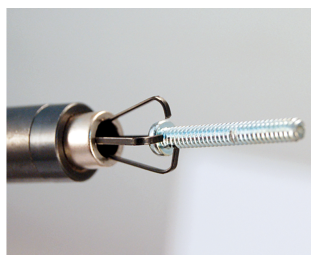

## LED Magnetic Pick-up Tool

- Lithium battery : LR521x3
- Led lamp on the flexible hose
- Powerful magnet
- Compact, ergonomic finish for better handling
- 3 in 1 : magnet, hook and led lamp.

	ø D (mm)	L (mm)	Max lifting capacity (g)	Flexible length L1 (mm)	Weight (g)
212924	13	570	1000	470	280