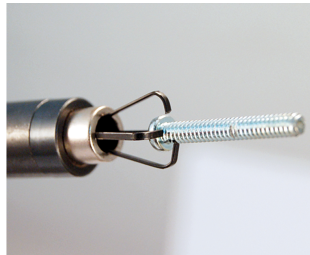

212924

LED Magnetic Pick-up Tool

- Lithium battery : LR521x3
- Led lamp on the flexible hose
- Powerful magnet
- Compact, ergonomic finish for better handling
- 3 in 1 : magnet, hook and led lamp.

|  | ø D (mm) | L (mm) | Max lifting capacity (g) | Flexible length L1 (mm) | Weight (g) |
|---|----------|--------|--------------------------|-------------------------|------------|
| 212924 | 13 | 570 | 1000 | 470 | 280 |