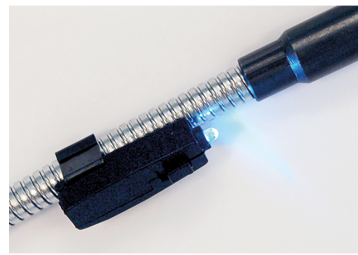

212924

LED Magnetic Pick-up Tool

- Lithium battery : LR521x3
- Led lamp on the flexible hose
- Powerful magnet
- Compact, ergonomic finish for better handling
- 3 in 1 : magnet, hook and led lamp.

|  | ø D (mm) | L (mm) | Max lifting capacity (g) | Flexible length L1 (mm) | Weight (g) |
|---|----------|--------|--------------------------|-------------------------|------------|
| 212924 | 13 | 570 | 1000 | 470 | 280 |