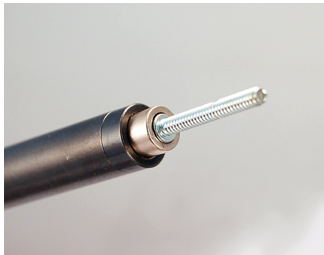

212924

LED Magnetic Pick-up Tool

- Lithium battery : LR521x3
- Led lamp on the flexible hose
- Powerful magnet
- Compact, ergonomic finish for better handling
- 3 in 1 : magnet, hook and led lamp.

|  | ø D (mm) | L (mm) | Max lifting capacity (g) | Flexible length L1 (mm) | Weight (g) |
|---|----------|--------|--------------------------|-------------------------|------------|
| 212924 | 13 | 570 | 1000 | 470 | 280 |