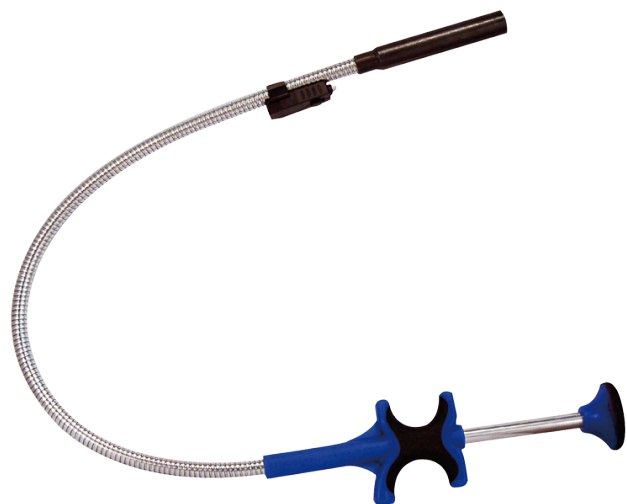

## LED Magnetic Pick-up Tool

- Lithium battery : LR521x3
- Led lamp on the flexible hose
- Powerful magnet
- Compact, ergonomic finish for better handling
- 3 in 1 : magnet, hook and led lamp.

	ø D (mm)	L (mm)	Max lifting capacity (g)	Flexible length L1 (mm)	Weight (g)
212924	13	570	1000	470	280