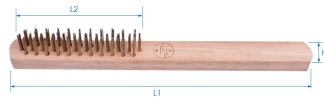

9CZ101

Steel wire brush

- Steel wires
- Wooden handle
- Wire brush with three rows

KING TONY	H (mm)	L1 (mm)	L2 (mm)	Weight (g)
9CZ101	22	258	105	65.0