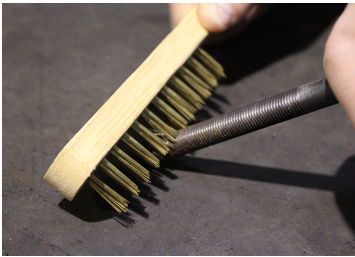

## Steel wire brush

- Steel wires
- Wooden handle
- Wire brush with three rows

KING TONY	H (mm)	L1 (mm)	L2 (mm)	Weight (g)
9CZ101	22	258	105	65.0