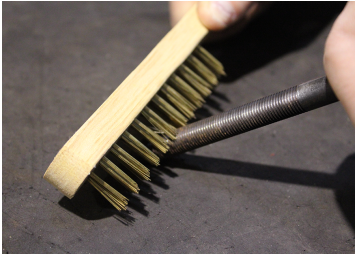

9CZ101

Steel wire brush

- Steel wires
- Wooden handle
- Wire brush with three rows

KING TONY	H (mm)	L1 (mm)	L2 (mm)	Weight (g)
9CZ101	22	258	105	65.0