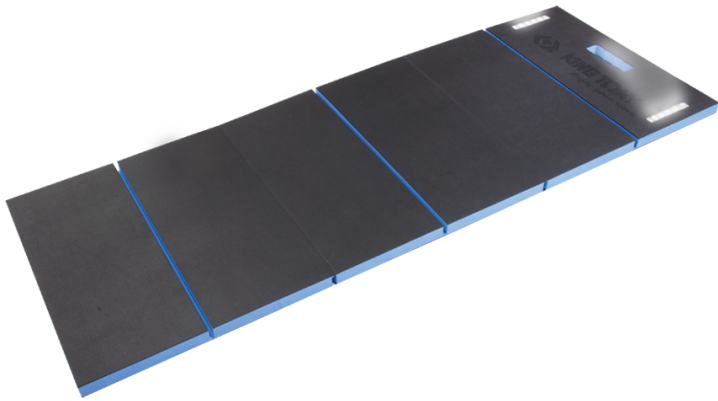

9TG21

Floor mat with inbuilt LED lights

- Oil and chemical resistant
- Foldable, not bulky
- Works with 3 AA LR6 batteries (not included)
- 24 SMD LEDs - 600 lumens

	Length L (mm)	L Width (mm)	E Thickness (mm)	Weight (g)
9TG21	1150	420	24	991.6