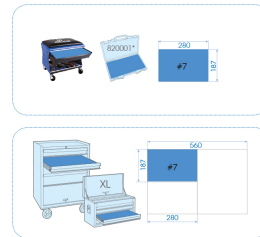

930904AY

Hook set - 4 pcs

Weight (kg) : 0.42

- 4 shapes : Bent Tip 45°, hook, bent Tip 90°, awl
- Bi material handle PP+TPR
- Chromed and polished finish
- #7 (280 x 187 mm)

Series

Content

432_0115Y

43250115Y, 43260115Y, 43270115Y,
43290115Y