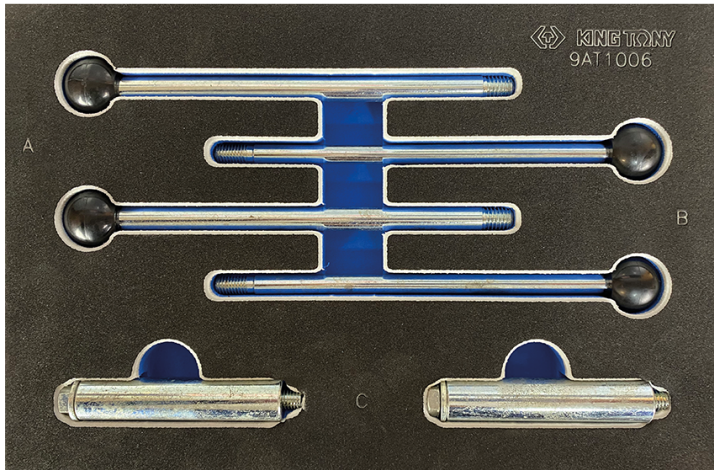

### Front Bumper Support Tool AUDI, VOLKSWAGEN, SEAT

- Essential for reaching the engine when replacing the timing belt.
- Compatible with all VW Group models.
- This kit includes 8mm , 10mm and 17mm Support Guides.

9AT1006

AUDI Model

A4 A5 A6 A8

VOLKSWAGEN model

Lupo Polo Beetle Golf/Bora  
Passat Touran Sharan  
Phaeton Touareg

SEAT Model

Ibiza/Cordoba Arosa Leon  
Toledo Alhambra Altea