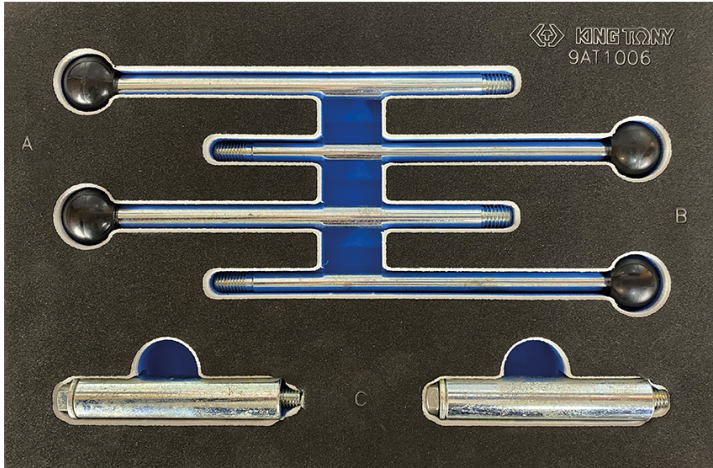

9AT1006

Front Bumper Support Tool AUDI, VOLKSWAGEN, SEAT

- Essential for reaching the engine when replacing the timing belt.
- Compatible with all VW Group models.
- This kit includes 8mm , 10mm and 17mm Support Guides.

9AT1006

AUDI Model

A4 A5 A6 A8

VOLKSWAGEN model

Lupo Polo Beetle Golf/Bora
Passat Touran Sharan
Phaeton Touareg

SEAT Model

Ibiza/Cordoba Arosa Leon
Toledo Alhambra Altea