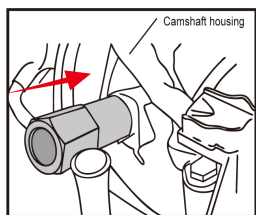

### Diesel Engine Timing Tool Set SAAB, VAUXHALL/OPEL

- Compatible with SAAB, Vauxhall/opel engines.
- This kit includes a crankshaft locking tool, camshaft setting tools (Pair) and a tensioner locking pin.