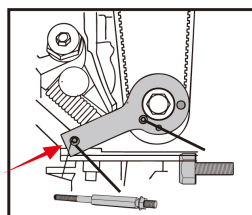

### Diesel Engine Timing Tool Set SAAB, VAUXHALL/OPEL

- Compatible with SAAB, Vauxhall/opel engines.
- This kit includes a crankshaft locking tool, camshaft setting tools (Pair) and a tensioner locking pin.