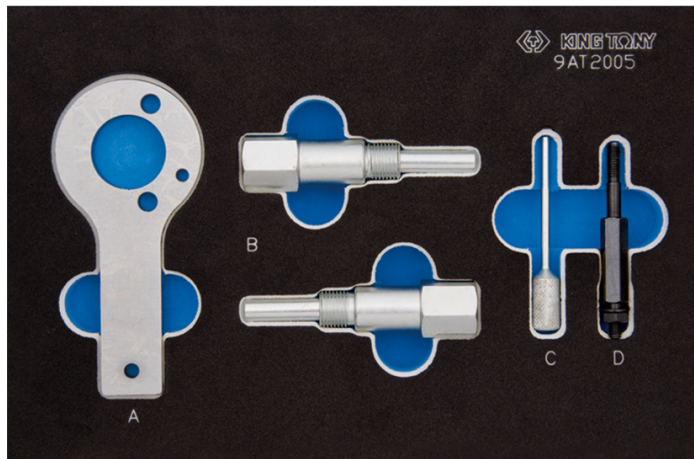

### Diesel Engine Timing Tool Set SAAB, VAUXHALL/OPEL

- Compatible with SAAB, Vauxhall/opel engines.
- This kit includes a crankshaft locking tool, camshaft setting tools (Pair) and a tensioner locking pin.

	SAAB Model	SAAB Engine	VAUXHALL/OPEL Model	VAUXHALL/OPEL Engine
9AT2005	Diesel 2.2D TiD(Chaîne) 9-3 (98-04) 9-5 (02-06)	Diesel 2.2D TiD(Chaîne) Z19DT Z19DTH	Diesel 1.9D CDTi / 2.0D CDTi(courroie) Astra-H (04-09) Vectra- C(04-08) Signum (04-08) Zafira-B (05-09) Insignia (08-09)	Diesel 1.9D CDTi / 2.0D CDTi(courroie) 1.9CDTi Z19DT Z19DTH Z19DTJ Z19DTL 2.0CDTi A20DT/LBS A20DT/LBX A20DT/LBY A20DT/LCD