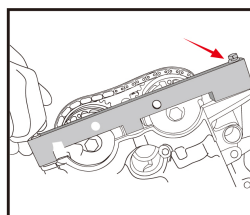

9AT1206

Petrol engine timing tool kitBMW

- Used on Petrol engines.
- Compatible with BMW chain Petrol VANOS 1.6 4 cylinders twin camshaft 16v engines.
- This kit includes a VANOS Alignment Plate , a Camshaft Setting tools , a Flywheel Locking Pin and a Timing Chain Tensioner Pre-L