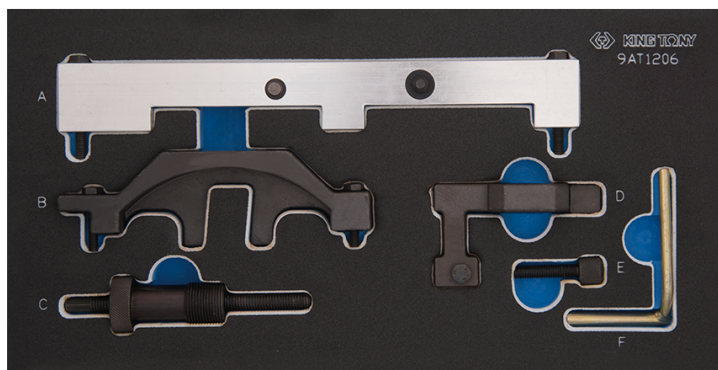

9AT1206

Petrol engine timing tool kitBMW

- Used on Petrol engines.
- Compatible with BMW chain Petrol VANOS 1.6 4 cylinders twin camshaft 16v engines.
- This kit includes a VANOS Alignment Plate , a Camshaft Setting tools , a Flywheel Locking Pin and a Timing Chain Tensioner Pre-L

9AT1206

BMW Model

116i. E81 E87 (03-09) 316i. E46/E90
(01-08) 316Ci. E46 (01-06) 316ti. E46
(01-05)

BMW Engine

N40 / N45 / N45T B16 / B16A / B16AC