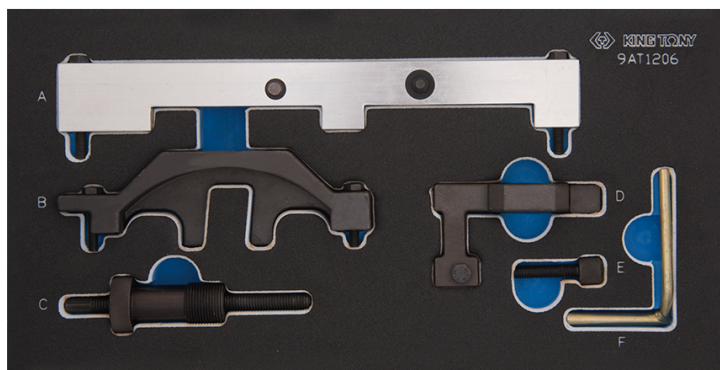

9AT1206

Petrol engine timing tool kitBMW

- Used on Petrol engines.
- Compatible with BMW chain Petrol VANOS 1.6 4 cylinders twin camshaft 16v engines.
- This kit includes a VANOS Alignment Plate , a Camshaft Setting tools , a Flywheel Locking Pin and a Timing Chain Tensioner Pre-L

9AT1206

BMW Model

116i. E81 E87 (03-09) 316i. E46/E90
(01-08) 316Ci. E46 (01-06) 316ti. E46
(01-05)

BMW Engine

N40 / N45 / N45T B16 / B16A / B16AC