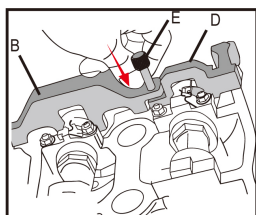

9AT1206

Petrol engine timing tool kitBMW

- Used on Petrol engines.
- Compatible with BMW chain Petrol VANOS 1.6 4 cylinders twin camshaft 16v engines.
- This kit includes a VANOS Alignment Plate , a Camshaft Setting tools , a Flywheel Locking Pin and a Timing Chain Tensioner Pre-L