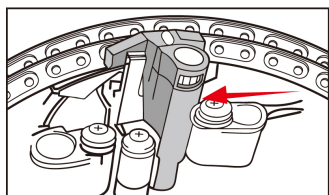

9AT1A04

Petrol Engine Timing Tool Set AUDI, VOLKSWAGEN

- Used to maintain the chain tensioner in position when removing or installing the distribution chain
- Compatible with all VAG chain engines

9AT1A04