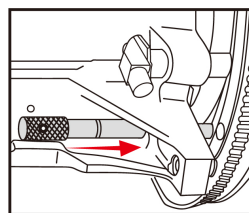

9AT1003

Petrol timing tool kit BMW

- 5.0 / 5.6 V12 M70 / M73 Petrol BMW (chain)
- Used for perfect timing of the camshaft.
- Compatible with V12 M70 and M73 BMW Petrol engines.
- This kit includes camshaft setting plates and a crankshaft TDC location pin.