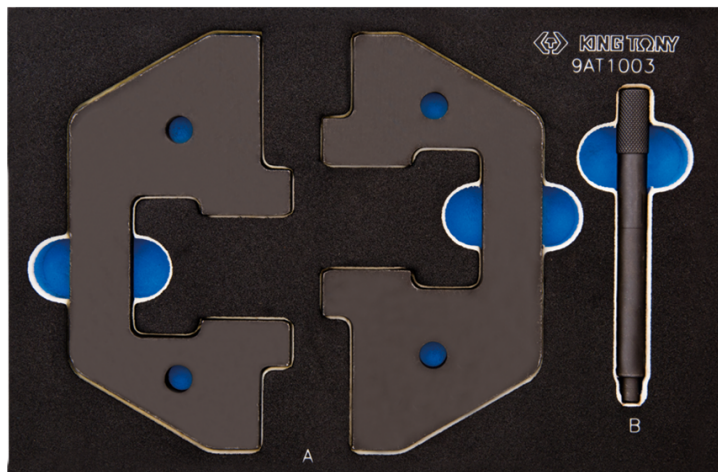

9AT1003

Petrol timing tool kit BMW

- 5.0 / 5.6 V12 M70 / M73 Petrol BMW (chain)
- Used for perfect timing of the camshaft.
- Compatible with V12 M70 and M73 BMW Petrol engines.
- This kit includes camshaft setting plates and a crankshaft TDC location pin.

9AT1003

BMW Model

750i / E32/E38 (87-02) 850i /
E31(90-99)

BMW Engine

M70 / M73 50 12 A 54 12 1 54 12 2 56
12 1