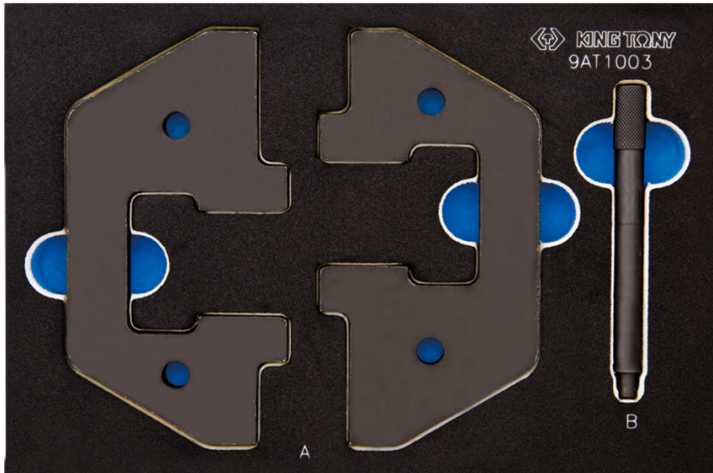

9AT1003

Petrol timing tool kit BMW

- 5.0 / 5.6 V12 M70 / M73 Petrol BMW (chain)
- Used for perfect timing of the camshaft.
- Compatible with V12 M70 and M73 BMW Petrol engines.
- This kit includes camshaft setting plates and a crankshaft TDC location pin.

9AT1003

BMW Model

750i / E32/E38 (87-02) 850i /
E31(90-99)

BMW Engine

M70 / M73 50 12 A 54 12 1 54 12 2 56
12 1