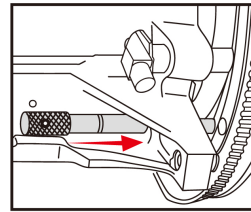

9AT1003

Petrol timing tool kit BMW

- 5.0 / 5.6 V12 M70 / M73 Petrol BMW (chain)
- Used for perfect timing of the camshaft.
- Compatible with V12 M70 and M73 BMW Petrol engines.
- This kit includes camshaft setting plates and a crankshaft TDC location pin.