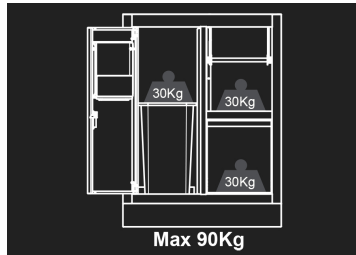

87D1111AKG

Base unit with integrated trash bin and paper roll holder

- Grey front, gloss finish
- Black casing, matte finish
- Integrated trash bin and paper roll holder
- 1 drawer
- Work surface sold separately.

Dimensions W x D x H (mm)

Color

Weight (kg)

87D1111AKG

680 x 460 x 910

Noir/Gris

37