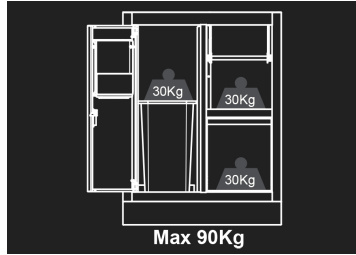

87D1111AKG

Base unit with integrated trash bin and paper roll holder

- Grey front, gloss finish
- Black casing, matte finish
- Integrated trash bin and paper roll holder
- 1 drawer
- Work surface sold separately.

Dimensions W x D x H (mm)

Color

Weight (kg)

87D1111AKG

680 x 460 x 910

Noir/Gris

37