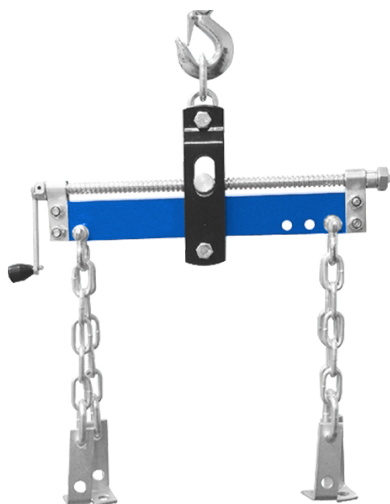

9TY621AB

Engine Leveler

- Allows easy engine handling and positioning

9TY621AB

Capacity (kg)

680

Length (mm)

400

Weight (kg)

5,5