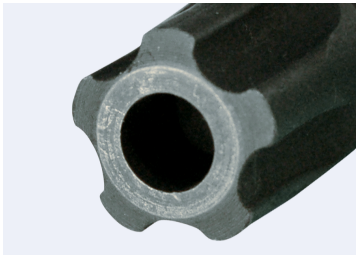

## 3149PR8

### 3/8" RESISTORX® Plus screwdriver socket set on a rail - 9 pcs

Weight (kg) : 0.36  
Rail length (mm) : 210

- RESISTORX® Plus screwdriver sockets

	Series	Content
		
302D	IPR10, IPR15, IPR20, IPR25, IPR27, IPR27, IPR30, IPR40, IPR45, IPR50	