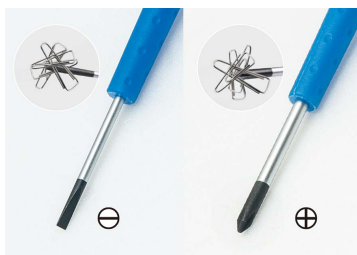

32108MR

Slotted and PHILLIPS® Precision screwdriver set - 8pcs

Weight (kg) : 0.29

- Shank tips: Slotted and PHILLIPS®

	Series	Content
 ⊖	1432	1.5 x 40 , 2.0 x 40 , 2.5 x 40 , 3.0 x 40
 ⊕	1431	PH000 x 40 , PH00 x 40 , PH0 x 40 , PH1 x 40