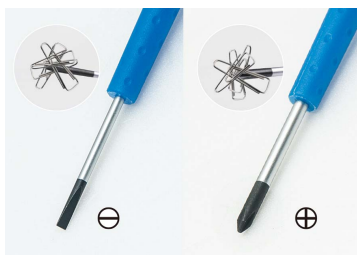

32108MR

Slotted and PHILLIPS® Precision screwdriver set - 8pcs

Weight (kg) : 0.29

- Shank tips: Slotted and PHILLIPS®

	Series	Content
		1432 1.5 x 40 , 2.0 x 40 , 2.5 x 40 , 3.0 x 40
		1431 PH000 x 40 , PH00 x 40 , PH0 x 40 , PH1 x 40