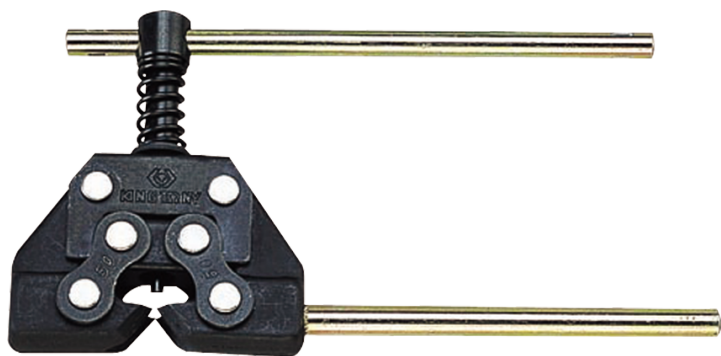

3214

## Chain cutter

- Allows removal of the chain rivet without damaging the chain

	L (mm)	Link width (mm)	Chain rivet (mm)	Weight (g)
321435	155	10	35-50	310
321460	220	20	60-100	700