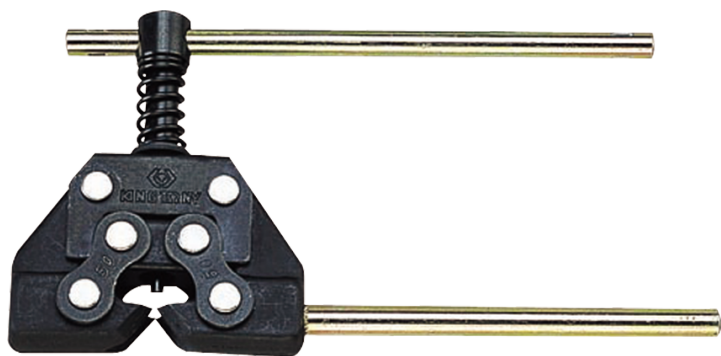

3214

Chain cutter

- Allows removal of the chain rivet without damaging the chain

	L (mm)	Link width (mm)	Chain rivet (mm)	Weight (g)
321435	155	10	35-50	310
321460	220	20	60-100	700