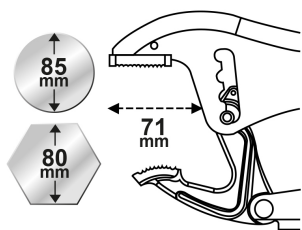

6043

Long Nose Lock-Grip Pliers

- Always parallel clamping jaws.
- Ergonomic: easy clamping and release with a single hand.
- Adjust clamping force with the wheel.
- Grooved, Tempered, and steel forged jaws with 58/60 HRC teeth.
- Chromed protection.

	L (mm)	ø (mm)	Dimension O (mm)	Depth P (mm)	Max tightening (daN)	Number of positions -	Jaws width (mm)	Weight (g)
604310	250	85	80	73	310	4	16	735