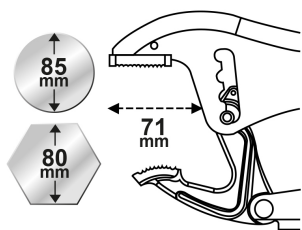

## Long Nose Lock-Grip Pliers

- Always parallel clamping jaws.
- Ergonomic: easy clamping and release with a single hand.
- Adjust clamping force with the wheel.
- Grooved, Tempered, and steel forged jaws with 58/60 HRC teeth.
- Chromed protection.

	L (mm)	ø (mm)	Dimension O (mm)	Depth P (mm)	Max tightening (daN)	Number of positions -	Jaws width (mm)	Weight (g)
604310	250	85	80	73	310	4	16	735