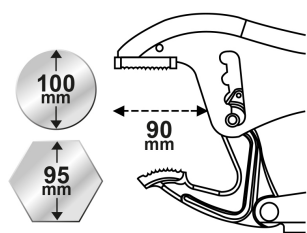

## Large Capacity Lock-Grip Pliers

- Always parallel clamping jaws.
- Ergonomic: easy clamping and release with a single hand.
- Adjust clamping force with the wheel.
- Grooved, Tempered, and steel forged jaws with 58/60 HRC teeth.
- Chromed protection.

	L (mm)	∅ (mm)	Dimension O (mm)	Depth P (mm)	Max tightening (daN)	Number of positions -	Jaws width (mm)	Weight (g)
604511	270	100	95	90	290	4	16	796