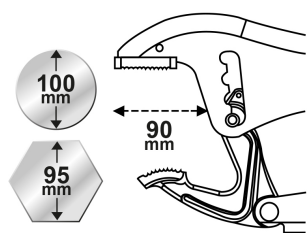

6045

Large Capacity Lock-Grip Pliers

- Always parallel clamping jaws.
- Ergonomic: easy clamping and release with a single hand.
- Adjust clamping force with the wheel.
- Grooved, Tempered, and steel forged jaws with 58/60 HRC teeth.
- Chromed protection.

	L (mm)	∅ (mm)	Dimension O (mm)	Depth P (mm)	Max tightening (daN)	Number of positions -	Jaws width (mm)	Weight (g)
604511	270	100	95	90	290	4	16	796