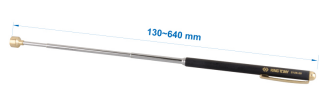

212826

Telescoping Magnetic Pick-Up Bar

- Extensible : 130~640mm.
- Pen style for carrying conveniently

	L (mm)	Max lifting capacity (g)	Weight (g)
212826	130~640	1600	45,6