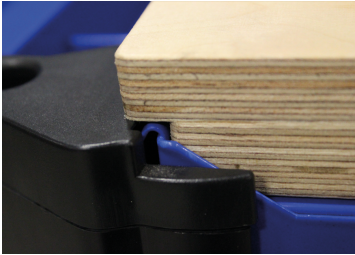

87WB

Wooden worktop for trolley

- Compatible with the PRO, STRENGTH, STRENGTH RFS and BUMPER tool trolleys

	Length L (mm)	Depth (mm)	E Thickness (mm)	Weight (kg)
87WB685	685	475	33	5,5