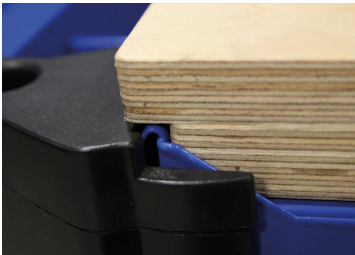

87WB

Wooden worktop for trolley

- Compatible with the PRO, STRENGTH, STRENGTH RFS and BUMPER tool trolleys

	Length L (mm)	Depth (mm)	E Thickness (mm)	Weight (kg)
87WB685	685	475	33	5,5