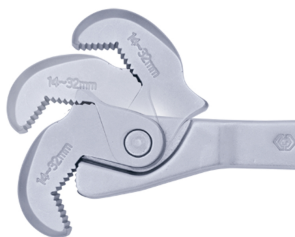

3616

Self-locking speed wrench

- Ideal for : 6 points, XZN®, square, Torx®, and even damaged screw heads
- Adapted for safety lanyard
- Capacity : 8 to 32 mm
- Self-locking function grip

-  Spline 12 points
-  Square
-  Torx
-  Hexagon
-  70% Rounded bolt

Dimensions (mm)

L (mm)

Weight (g)

361610

8~17 / 14~32

265

466