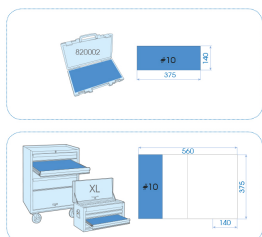

990118PRE

Pin punches, starter punches, chisels and hammer EVAWAVE set

LxW Dimensions (mm) : 140x375

Weight (kg) : 0,91

■ #10

	Series	Content
	761	7610405 (Ø 4 mm)
	762	7621706, 7622007 (17, 20 mm)
	764	7640305, 7640406, 7640565, 7640607 (Ø 3, Ø 4, Ø 5, Ø 6 mm)
	78210S	7821300S