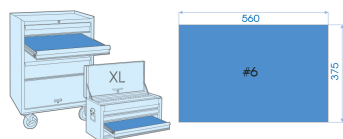

990409TQE

M Second cut files and measuring tools
EVAWAVE foam tray - 9 pcs

Weight (kg) : 2.5

■ #6

	Series	Content
	797107	797107
	792112	792112
	751G	200 mm
	752G	200 mm
	753G	200 mm
	754G	200 mm
	755G	200 mm
	79063	7906312