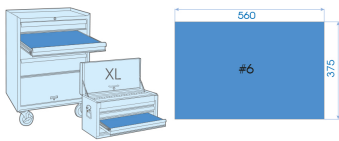

990409TQE

M Second cut files and measuring tools
EVAWAVE foam tray - 9 pcs

Weight (kg) : 2.5

■ #6

	Series	Content
	797107	797107
	792112	792112
	751G	200 mm
	752G	200 mm
	753G	200 mm
	754G	200 mm
	755G	200 mm
	79063	7906312