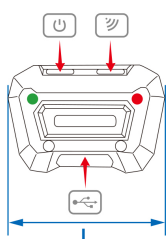

## 3W COB headlamp with motion sensor (280 lm)

CE, RoHS  
IP 65

- Brightness: 100/280 Lumen (lm)
- Color temperature: 6500 kelvin (white light)
- Intelligent motion sensor. Captures movement at 10 cm.
- Made of highly resistant ABS, TPE case, protection of the COB LED made of PC, non-slip adjustable headband
- Li-po rechargeable battery: 3.7V - 1500mAh
- Battery charge LED indicator
- Accessories: USB cable + AC charger 100-240V
- Autonomy: 2h ouf continous light at full power / 5.5 hours with moderate power
- Charging time: 2.5 hours