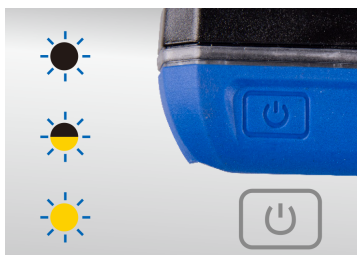

## 3W COB headlamp with motion sensor (280 lm)

CE, RoHS  
IP 65

- Brightness: 100/280 Lumen (lm)
- Color temperature: 6500 kelvin (white light)
- Intelligent motion sensor. Captures movement at 10 cm.
- Made of highly resistant ABS, TPE case, protection of the COB LED made of PC, non-slip adjustable headband
- Li-po rechargeable battery: 3.7V - 1500mAh
- Battery charge LED indicator
- Accessories: USB cable + AC charger 100-240V
- Autonomy: 2h ouf continous light at full power / 5.5 hours with moderate power
- Charging time: 2.5 hours