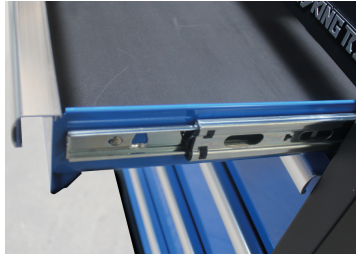

87D1112AKB

Tool trolley - 5 drawers

- Blue front, gloss finish
- Black casing, matte finish
- Central locking
- Drawers on ball bearing slides
- The trolley's drawers are not compatible with the #6 (560 x 375 mm) EVAWAVE foam trays

Dimensions W x D x H (mm)

Drawer Size W x D x H (mm)

Color

87D1112AKB

650 x 460 x 862

517 x 55 x 400 (2) 517 x 135
x 400 (3)

Black/Blue