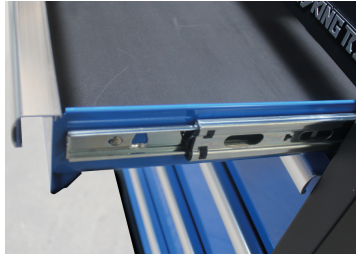

### Tool trolley - 5 drawers

- Blue front, gloss finish
- Black casing, matte finish
- Central locking
- Drawers on ball bearing slides
- The trolley's drawers are not compatible with the #6 (560 x 375 mm) EVAWAVE foam trays
- Compatible with 951008MED2 composition.