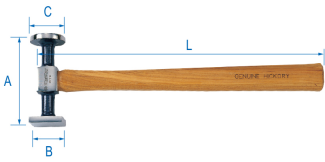

## 9CF110

### Bumping Hammer

- Hammer to tender and to hover
- 1 convex head and 1 flat square head
- Security fitting
- Hickory handle

	A (mm)	B (mm)	C (mm)	L (mm)	Weight (g)
9CF110	98,5	38	40	325	440