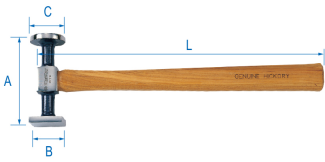

A (mm)	B (mm)	C (mm)	L (mm)	Weight (g)
9CF110	98,5	38	40	325	440