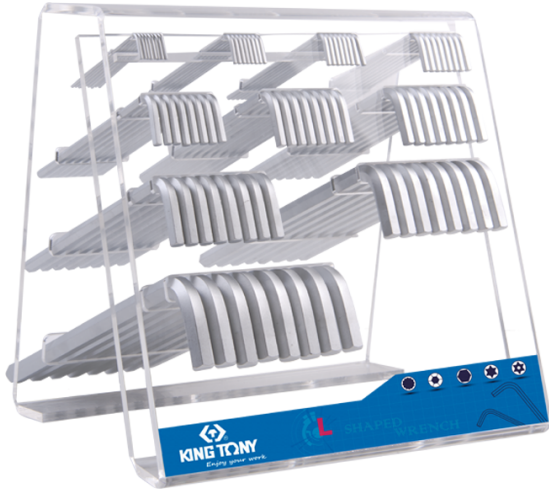

2020H0MR

80PC. 6PT Hex key with display

Display dimensions (mm) : 220 x 260 x 270

Series

Content

1125M

H2, H2.5, H3, H4, H5, H6, H7, H8, H10,
H12 (x 8)