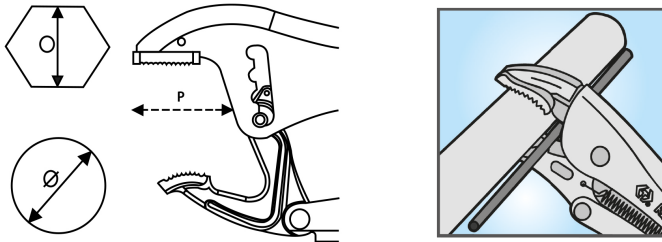

604209

Short Nose Lock-Grip Pliers

- Always parallel clamping jaws.
- Ergonomic: easy clamping and release with a single hand.
- Adjust clamping force with the wheel.
- Grooved, Tempered, and steel forged jaws with 58/60 HRC teeth.
- Chromed protection.

	L (mm)	ø (mm)	Dimension O (mm)	Depth P (mm)	Max tightening (daN)	Number of positions -	Jaws width (mm)	Weight (g)
604209	220	55	55	45	620	4	16	650