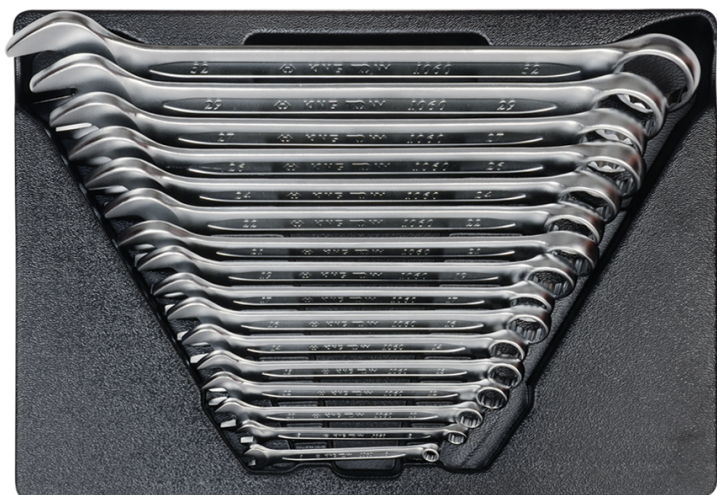

91216MR01*

M Combination wrench module set -
16pcs

- Part not sold separately, but included in some tool sets