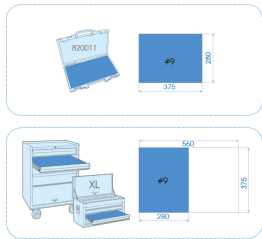

91220MRV

M Combination wrenches EVAWAVE tool set - 20 pcs

Weight (kg) : 3.49

■ #9 (280 x 375 mm)

Series

Content

1060

6, 7, 8, 9, 10, 11, 12, 13, 14, 15, 16, 17, 18, 19, 21, 22, 24, 27, 30, 32