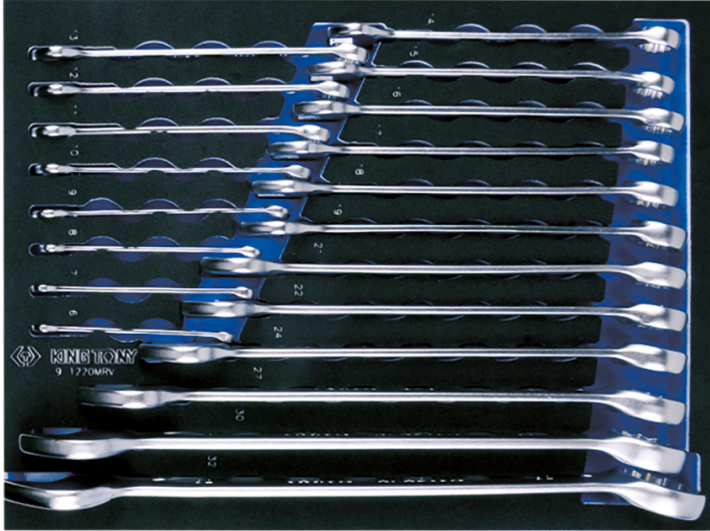

91220MRV

M Combination wrenches EVAWAVE tool set - 20 pcs

Weight (kg) : 3.49

■ #9 (280 x 375 mm)

Series

Content

1060

6, 7, 8, 9, 10, 11, 12, 13, 14, 15, 16, 17, 18, 19, 21, 22, 24, 27, 30, 32