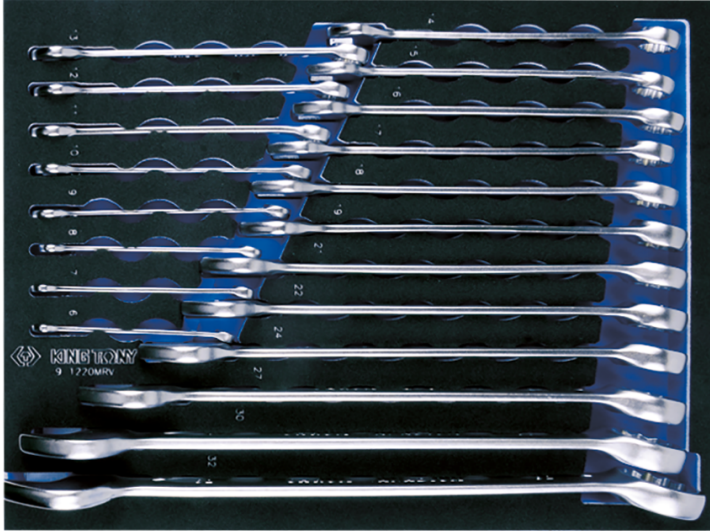

## 91220MRV

**M** Combination wrenches EVAWAVE tool set - 20 pcs

Weight (kg) : 3.49

■ #9 (280 x 375 mm)

	Series	Content
	1060	6, 7, 8, 9, 10, 11, 12, 13, 14, 15, 16, 17, 18, 19, 21, 22, 24, 27, 30, 32