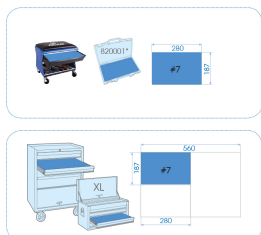

94129PRV

M 1/2" Bit sockets EVAWAVE tool set - 19 pcs

Weight (kg) : 2.07

■ #7 (280 x 187 mm)

		Series	Content
		1/2"	4025 H3, H4, H5, H6, H7, H8, H10, H12, H14, H17, H19
		1/2"	4026 M5, M6, M8, M10, M12, M14
		1/2"	402B M16, M18