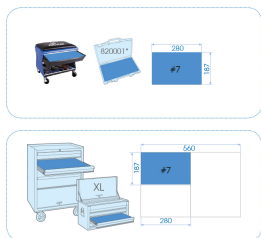

94129PRV

M 1/2" Bit sockets EVAWAVE tool set - 19 pcs

Weight (kg) : 2.07

■ #7 (280 x 187 mm)

		Series	Content	
		1/2"	4025	H3, H4, H5, H6, H7, H8, H10, H12, H14, H17, H19
		1/2"	4026	M5, M6, M8, M10, M12, M14
		1/2"	402B	M16, M18