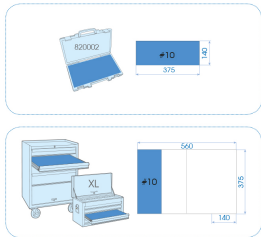

## 94401MPV

**M** 1/2" impact sockets EVAWAVE tool set - 11 pcs

Weight (kg) : 2.23

■ #10 (140 x 375 mm)

		Series	Content
		<b>1/2"</b>	4535M 17, 19, 32, 34, 36
		<b>1/2"</b>	4415M 17, 19, 21
			4945M 17, 19, 21 mm