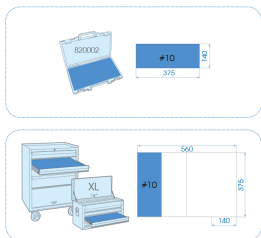

94401MPV

M 1/2" impact sockets EVAWAVE tool set - 11 pcs

Weight (kg) : 2.23

■ #10 (140 x 375 mm)

		Series	Content
		1/2"	4535M 17, 19, 32, 34, 36
		1/2"	4415M 17, 19, 21
			4945M 17, 19, 21 mm