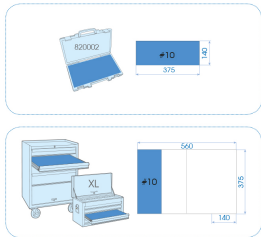

94147PRV

M 1/2" Bit sockets EVAWAVE tool set - 17 pcs

Weight (kg) : 1.81

■ #10 (140 x 375 mm)

		Series	Content
		1/2"	40D0 H6, H8, H10
		1/2"	4066 M8, M9, M10, M12, M14
		1/2"	4023 T20, T25, T27, T30, T40 T45, T50, T55, T60