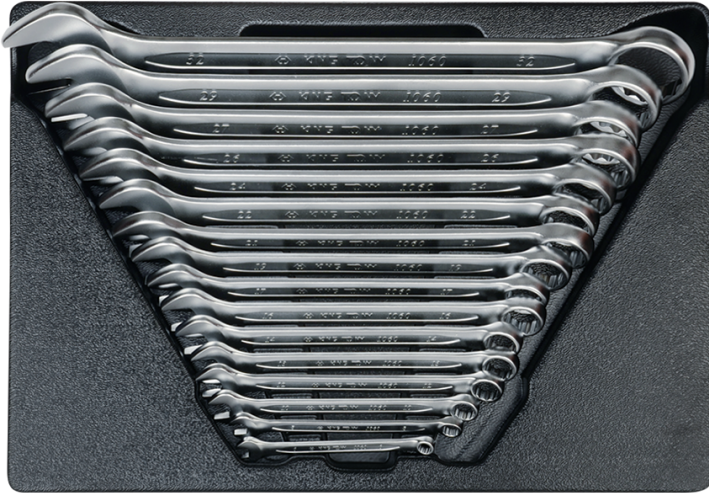

## 91216MR\*

**M** Combination wrench module set - 16 pcs

Weight (kg) : 3.20

- #4 (375 x 265 mm)
- Part not sold separately, but included in some tool sets