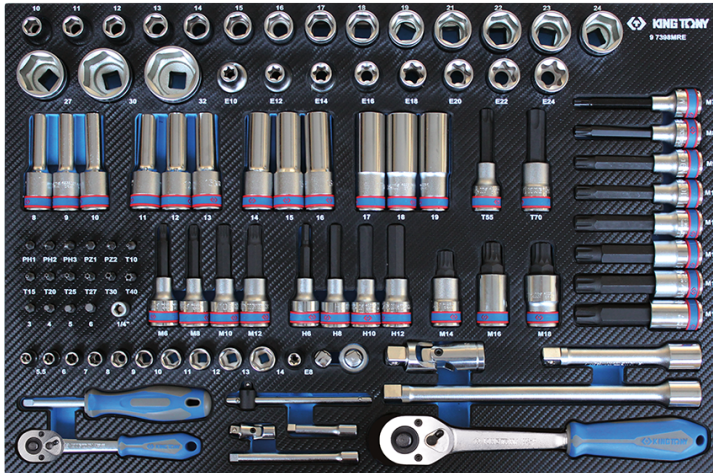

97398MRE02*

M 1/4", 3/8" and 1/2" socket set and accessories - 98 pcs

Weight (kg) : 8.8

- #6 (560 x 375 mm)
- Part not sold separately, but included in some tool sets