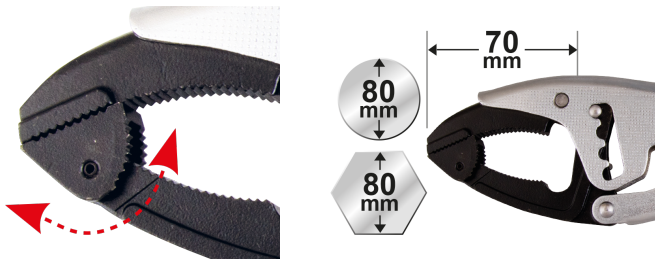

### Lock grip pliers (articulated jaw)

- Always parallel clamping jaws.
- Ergonomic: easy clamping and release with a single hand.
- Adjust clamping force with the wheel.
- Grooved, Tempered, and steel forged jaws with 58/60 HRC teeth.
- Chromed protection.

	L (mm)	ø (mm)	Dimension O (mm)	Depth P (mm)	Max tightening (daN)	Number of positions -	Jaws width (mm)	Weight (g)
604410	250	80	80	70	320	4	16	728