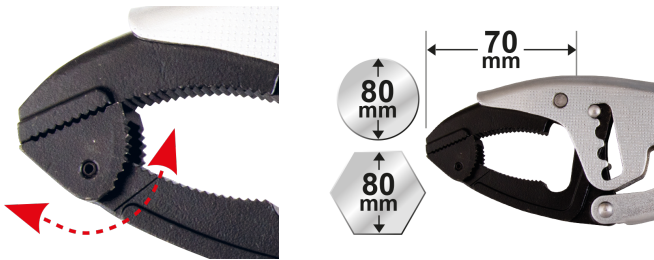

## Lock grip pliers (articulated jaw)

- Always parallel clamping jaws.
- Ergonomic: easy clamping and release with a single hand.
- Adjust clamping force with the wheel.
- Grooved, Tempered, and steel forged jaws with 58/60 HRC teeth.
- Chromed protection.

	L (mm)	ø (mm)	Dimension O (mm)	Depth P (mm)	Max tightening (daN)	Number of positions -	Jaws width (mm)	Weight (g)
604410	250	80	80	70	320	4	16	728