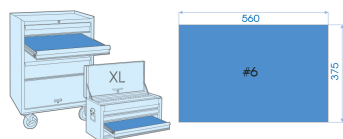

99003MRV01

M 1/4", 3/8" and 1/2" socket set and accessories - 103 pcs

Weight (kg) : 7.30

■ #6 (560 x 375 mm)

		Series	Content
		1/4"	2235M 4, 4.5, 5, 5.5, 6, 7, 8, 9, 10, 11, 12, 13
		3/8"	3235M 10,12,13,14,15,16,17,18,19,21
		3/8"	3635 16, 21
		3/8"	36A0 14
		1/4"	2335M 4, 4.5, 5, 5.5, 6, 7, 8, 9, 10, 11, 12, 13
		3/8"	3330M 8,10,11,12,13,14,15,16,17,18,19,20, 21,22
		1/2"	4330M 10,12,13,14,15,16,17,18,19,20,21,22, 23,24,27,28,30,32
		3/8"	3025 H3, H4, H5, H6, H8, H10, H12