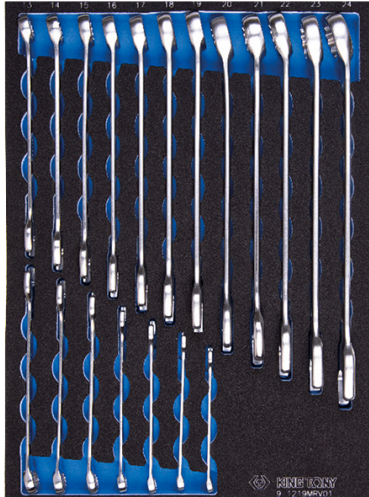

91219MRV01*

M Combination wrench metric EVAWAVE foam tray - 19 pcs

Weight (kg) : 2.5

- #9 (280 x 375 mm)
- Part not sold separately, but included in some tool sets