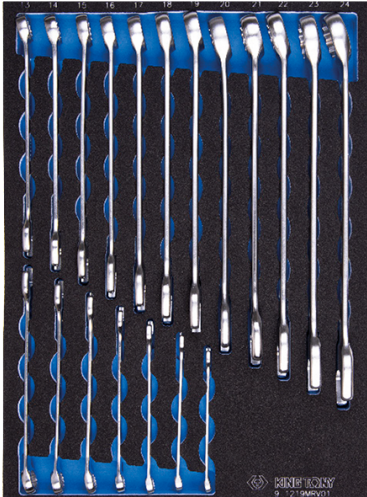

91219MRV01*

M Combination wrench metric EVAWAVE foam tray - 19 pcs

Weight (kg) : 2.5

- #9 (280 x 375 mm)
- Part not sold separately, but included in some tool sets