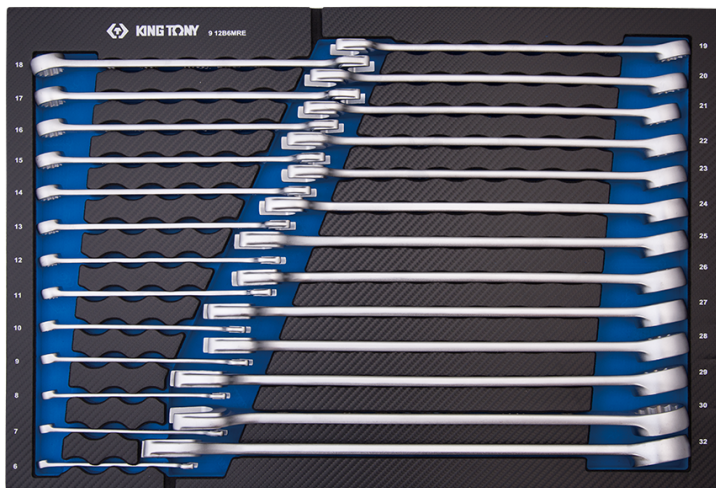

912B6MRE

M Long and light combination wrench metric EVAWAVE foam tray - 26 pcs

Weight (kg) : 5.9

■ #6 (560 x 375 mm)

	Series	Content
	1061	6, 7, 8, 9, 10, 11, 12, 13, 14, 15, 16, 17, 18, 19, 20, 21, 22, 23, 24, 25, 26, 27, 28, 29, 30, 32