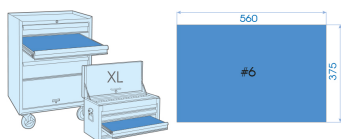

912B6MRE

M Long and light combination wrench metric EVAWAVE foam tray - 26 pcs

Weight (kg) : 5.9

■ #6 (560 x 375 mm)

	Series	Content
	1061	6, 7, 8, 9, 10, 11, 12, 13, 14, 15, 16, 17, 18, 19, 20, 21, 22, 23, 24, 25, 26, 27, 28, 29, 30, 32