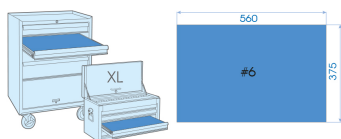

94584MRE01

M 1/2" Socket set and accessories metric with Hex, TORX® and XZN® bit sockets EVAWAVE foam tray - 84 pcs

Weight (kg) : 9.75

■ #6 (560 x 375 mm)

	Series		Content
		1/2"	4335M 8, 9, 10, 11, 12, 13, 14, 15, 16, 17, 18, 19, 20, 21, 22, 23, 24, 25, 26, 27, 28, 29, 30, 32, 33, 36
		1/2"	4375M E10, E12, E14, E16, E18, E20, E22, E24
		1/2"	402B M16
		1/2"	4025 H6, H7, H8, H10, H12, H14 H17
		1/2"	4023 T20, T25, T27, T30, T40, T45, T50, T55, T60, T70
		1/2"	4026 M14, M12, M10, M8, M5
		1/2"	4027 T30, T40, T45, T50, T55, T60