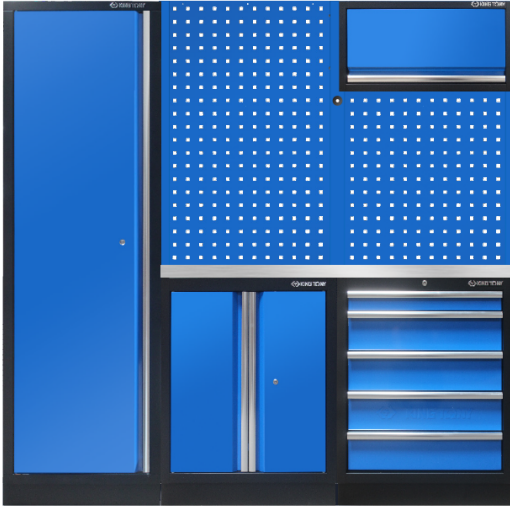

87D11AKBLS

Full workshop storage solution (black/blue/stainless) - 10 pcs

Dimensions L x H x D (mm) : 1965 x 2000 x 490
Weight (kg) : 174.6

	Series	Content
	87D11AKBA	1
	87D11AKBB	1
	87D11AKBC	1
	87D11AKBE	1
	87D11AKBF	2
	87D11071AKB	1
	87D11AKBG	2
	87D1108SA	1